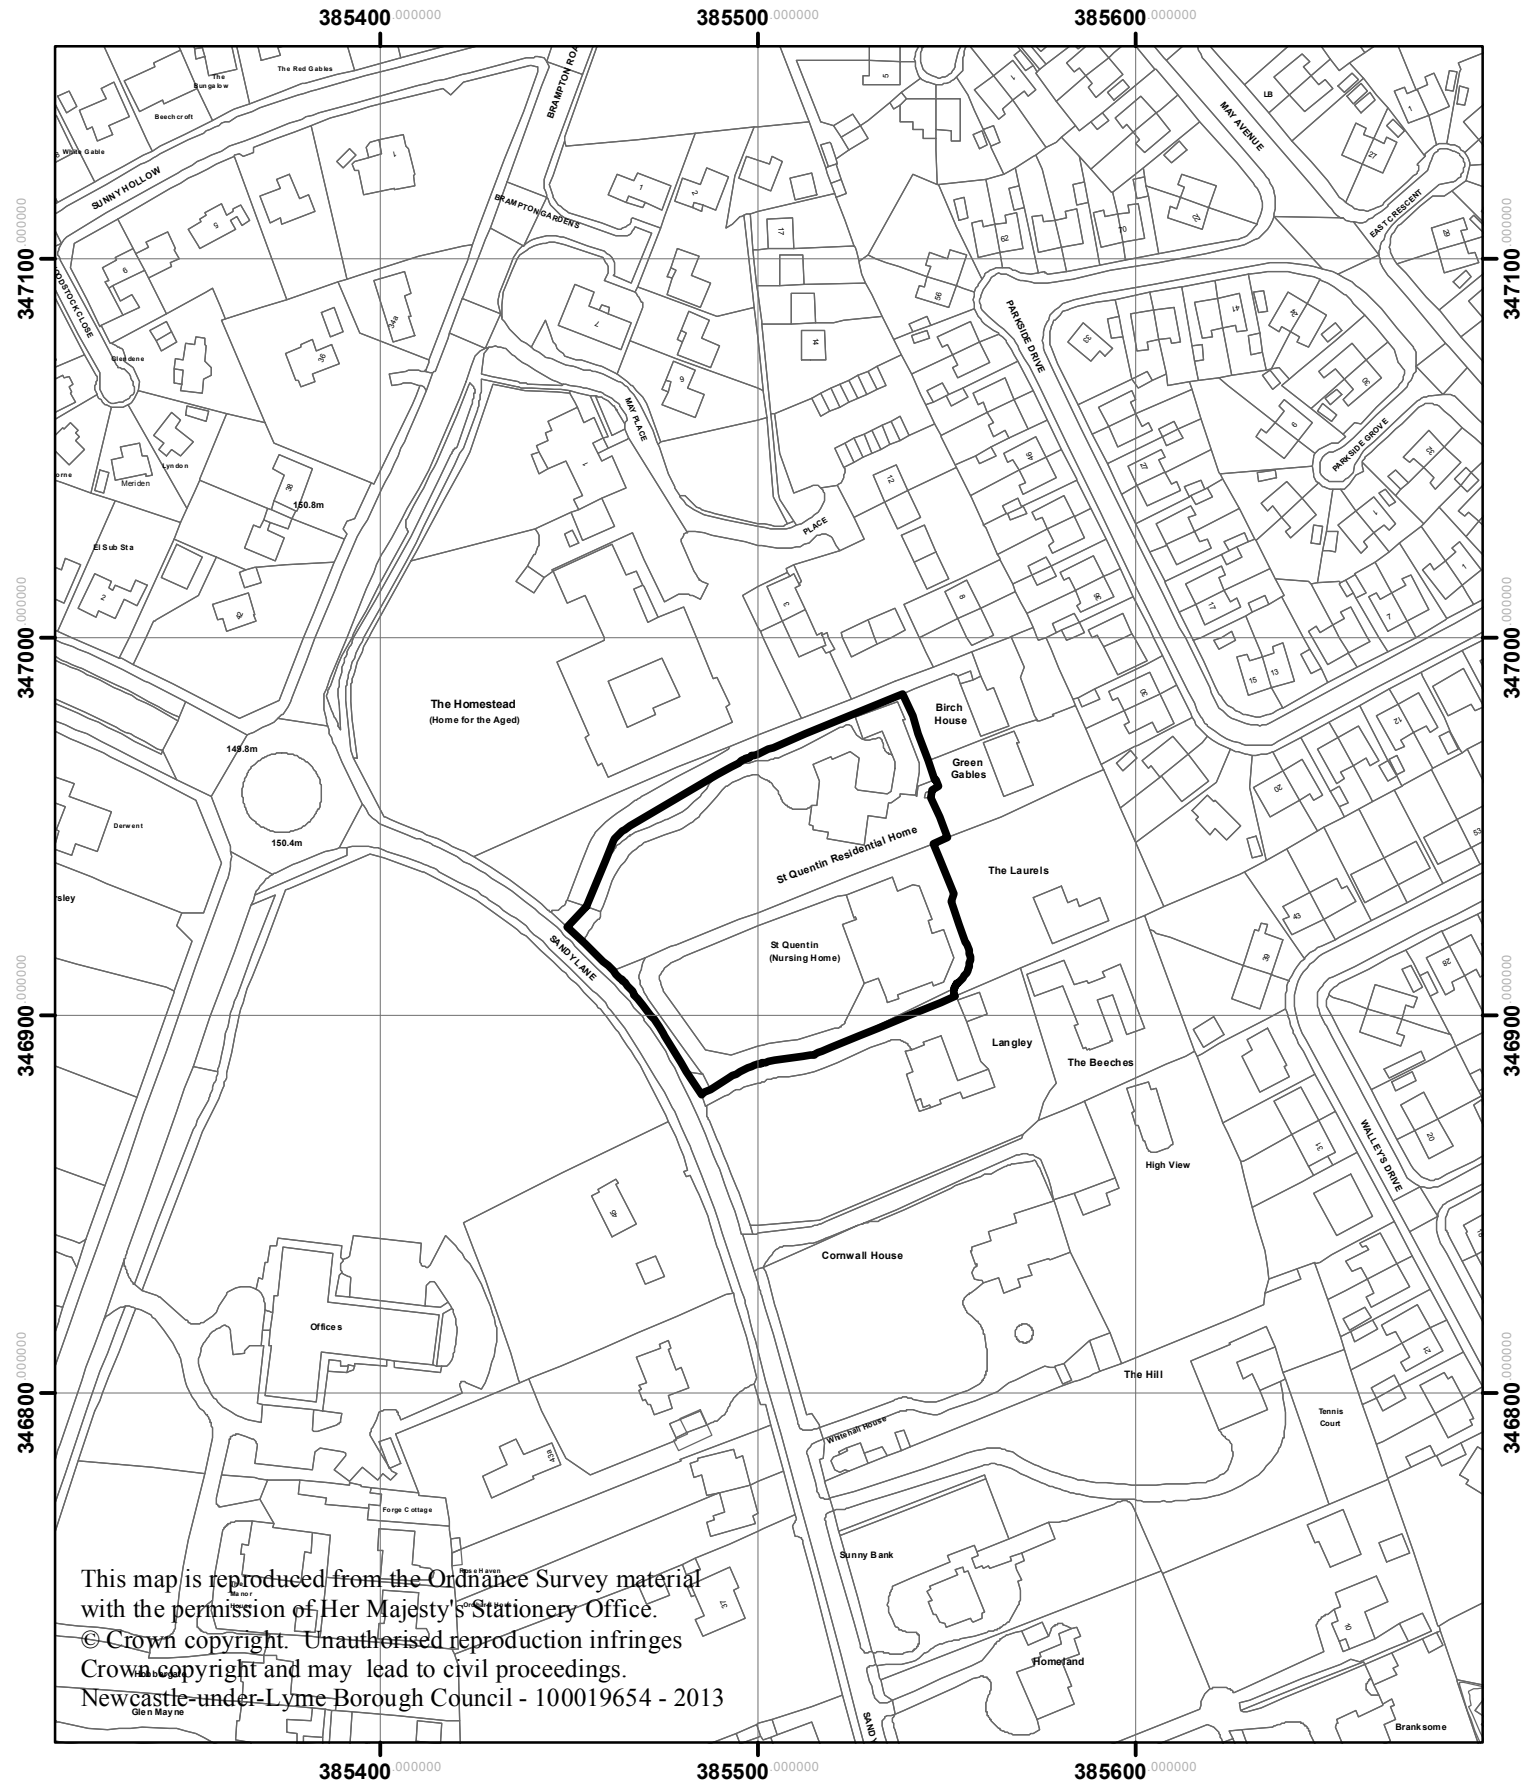

St. Quentin, Sandy Lane, Newcastle
14/00543/FUL

This map is reproduced from the Ordnance Survey material with the permission of Her Majesty's Stationery Office.
© Crown copyright. Unauthorised reproduction infringes Crown copyright and may lead to civil proceedings.
Newcastle-under-Lyme Borough Council - 100019654 - 2013